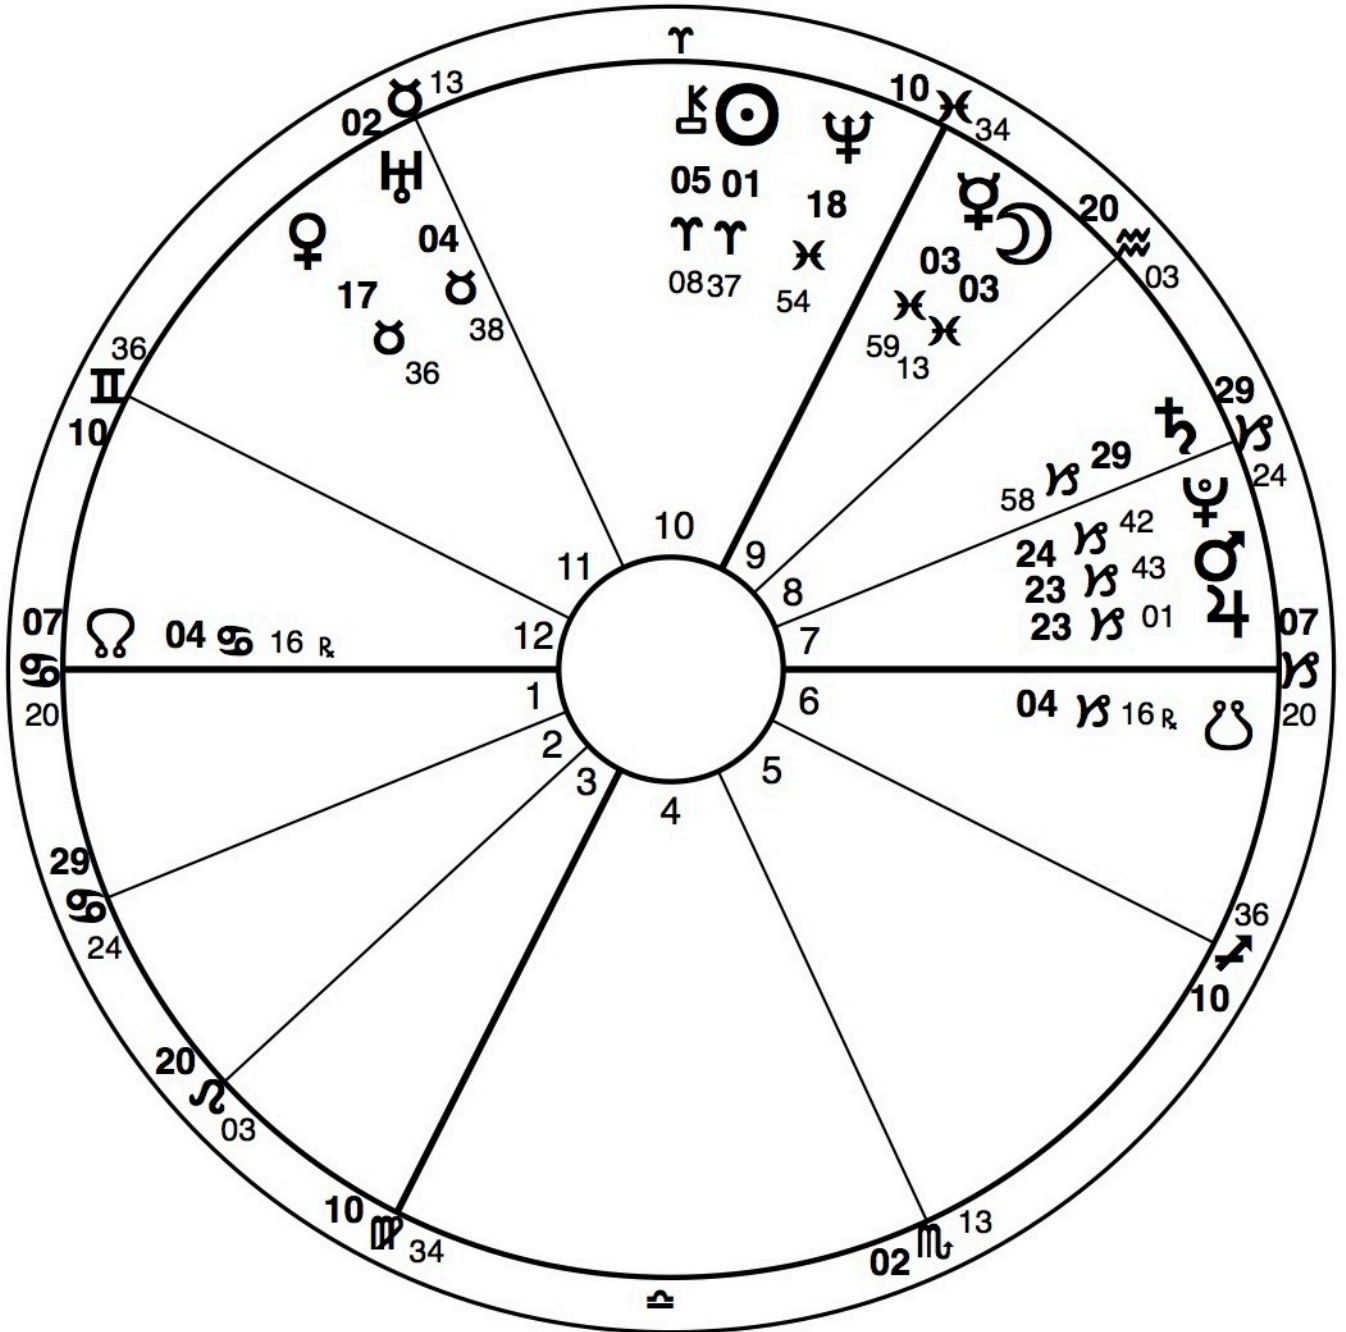

Sat/Pl/Jup Capricorn

Natal Chart
March 21, 2020
Portland, Oregon
Tropical Koch True Node

Prepared By:
Carol Ferris