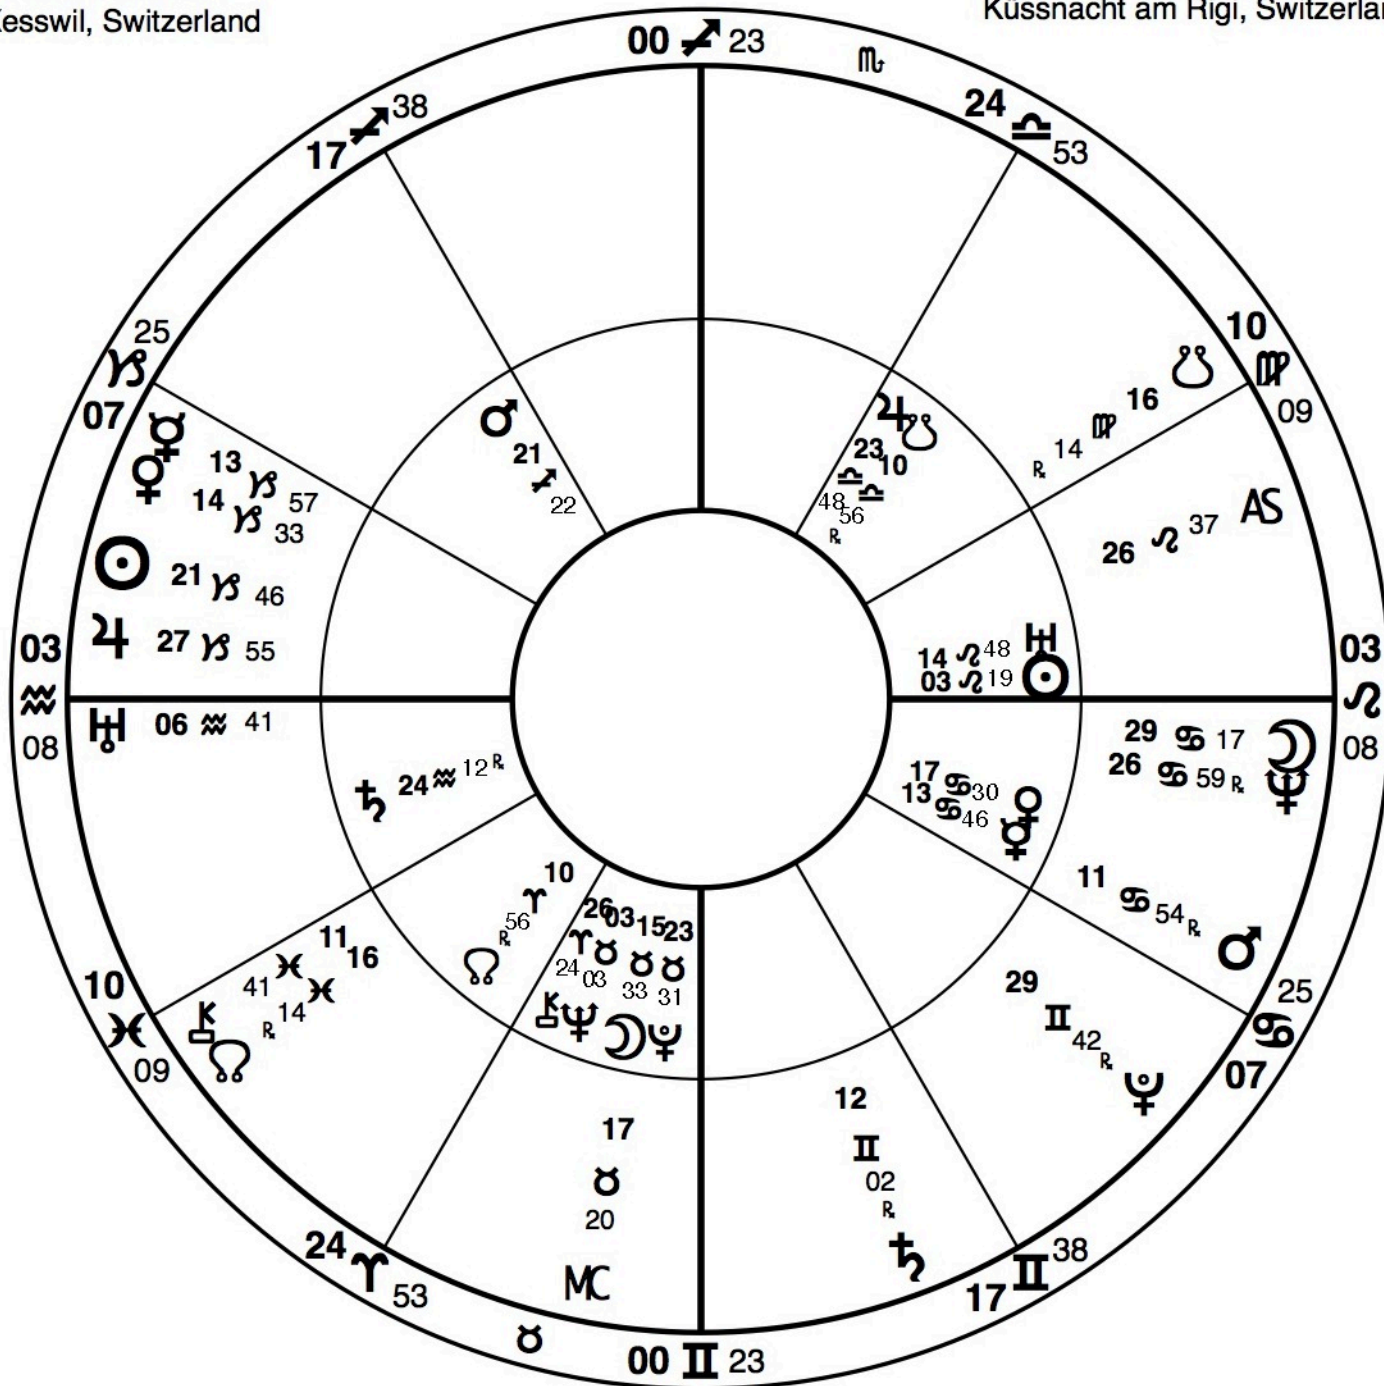

Carl Jung

Reference Chart

Natal Chart

July 26, 1875

7:29:00 PM SZOT

Kesswil, Switzerland

Hell Jung

2nd Chart

Natal Chart

January 12, 1914

8:00:00 PM CET

Küssnacht am Rigi, Switzerland

Prepared By:
Carol Ferris