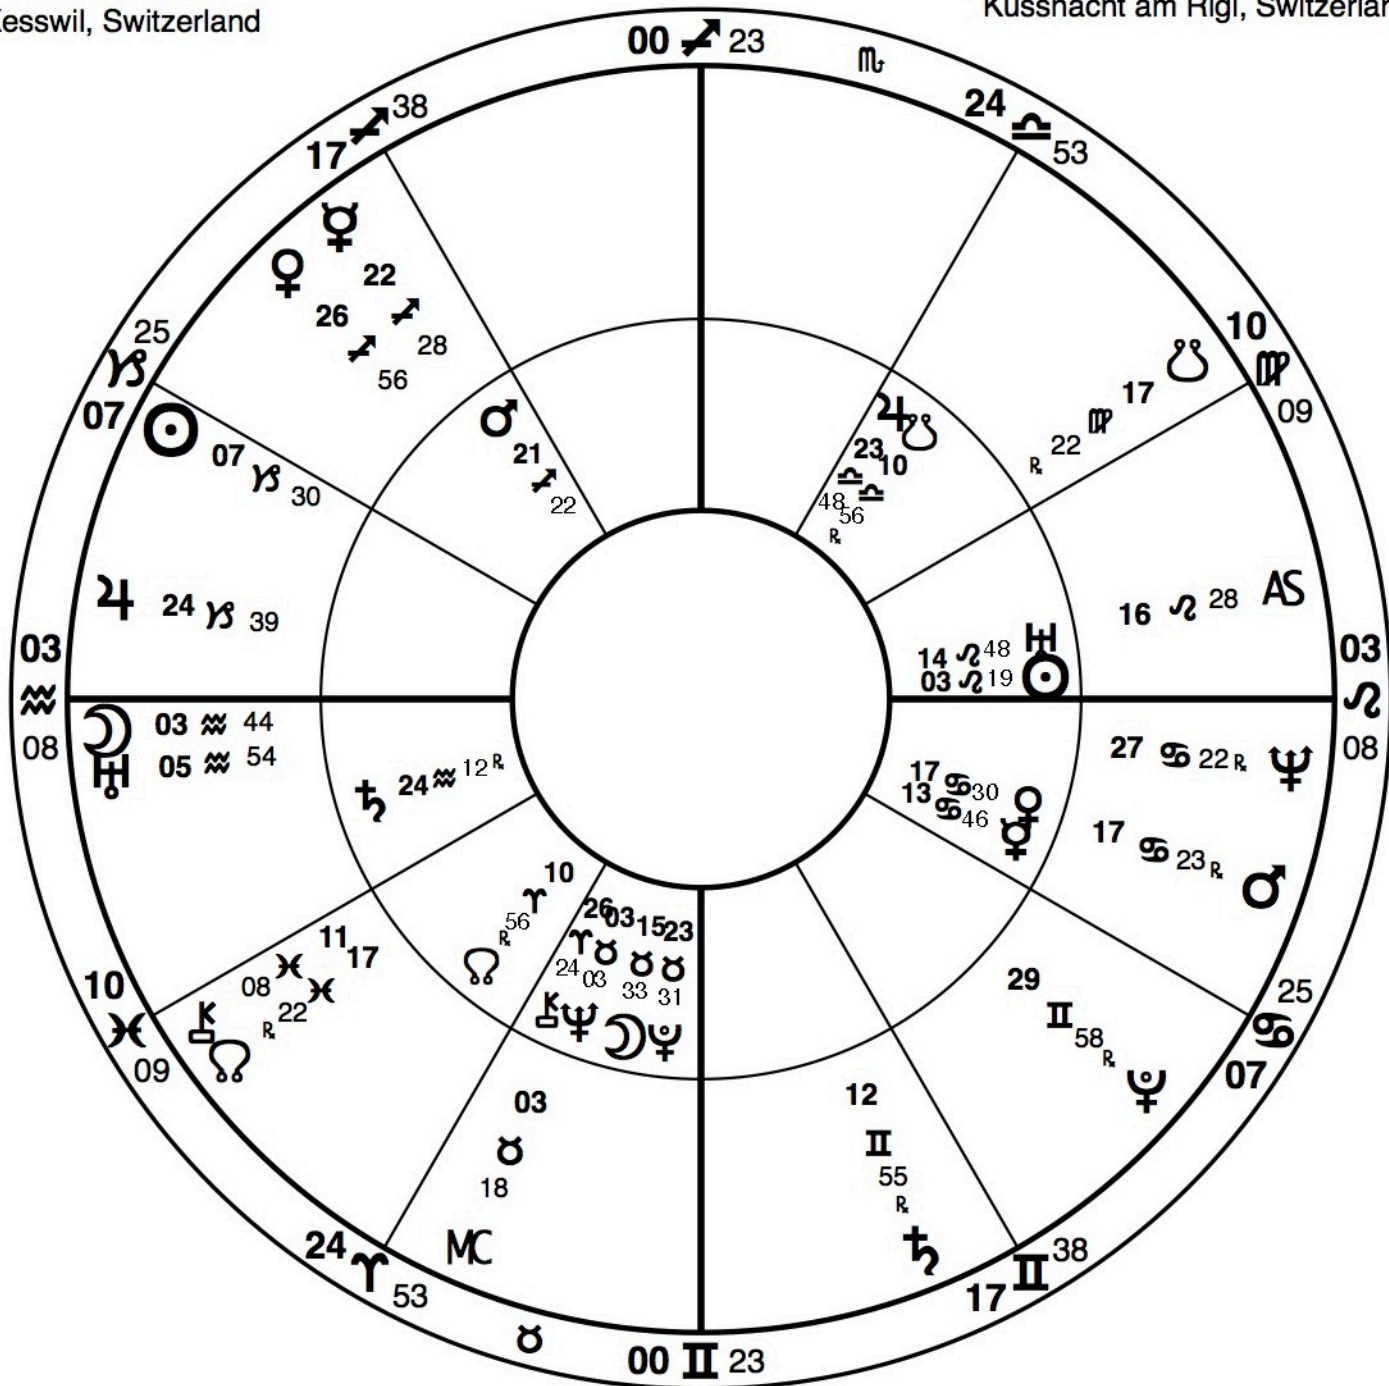

Carl Jung

Reference Chart

Natal Chart

July 26, 1875

7:29:00 PM SZOT

Kesswil, Switzerland

One of the Lowly

2nd Chart

Natal Chart

December 29, 1913

8:00:00 PM CET

Küssnacht am Rigi, Switzerland

Prepared By:
Carol Ferris