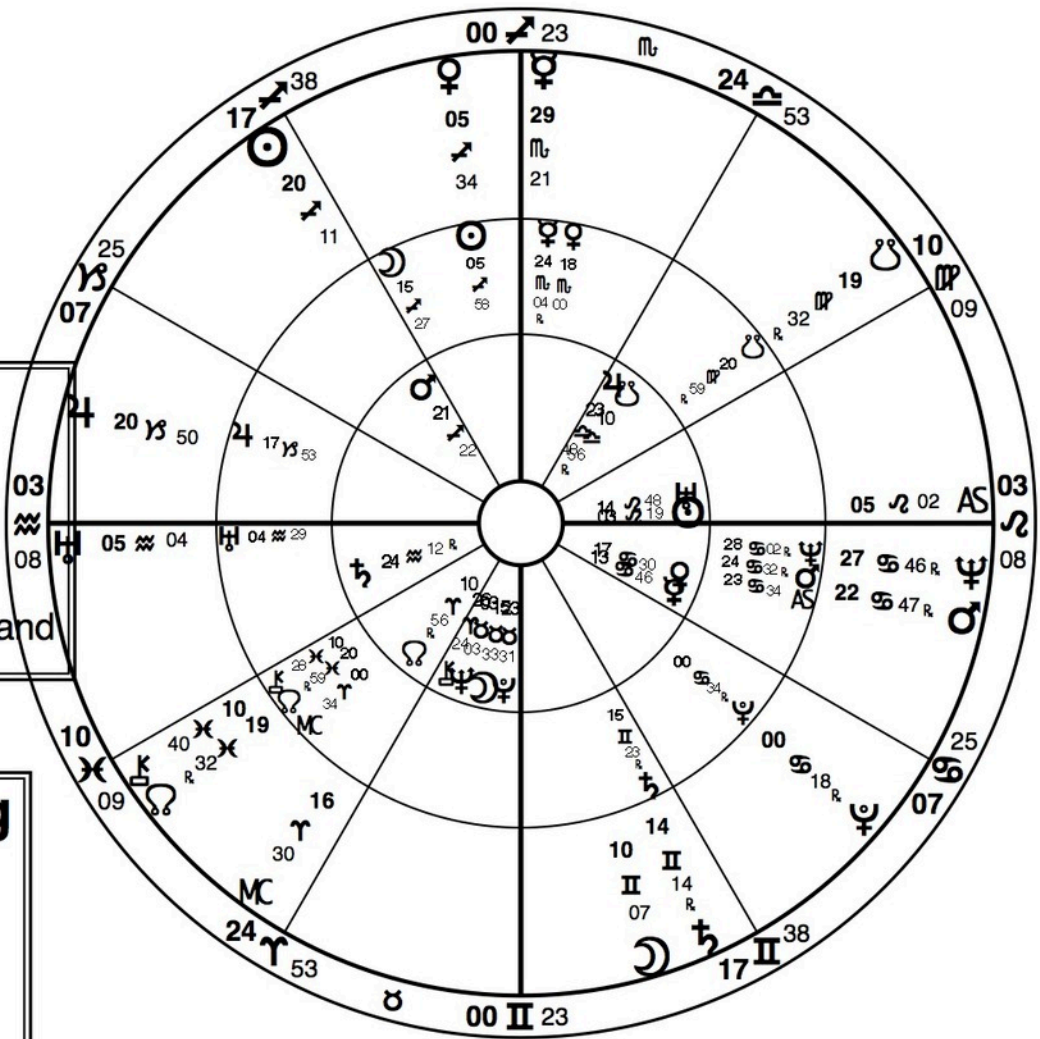

Carl Jung
Reference Chart
 Natal Chart
 July 26, 1875
 7:29:00 PM SZOT
 Kesswil, Switzerland

Jung Desert
2nd Chart
 Natal Chart
 November 28, 1913
 8:00:00 PM CET
 Küsnacht am Rigi, Switzerland

Descent hell Jung
3rd Chart
 Natal Chart
 December 12, 1913
 8:00:00 PM CET
 Kesswil, Switzerland