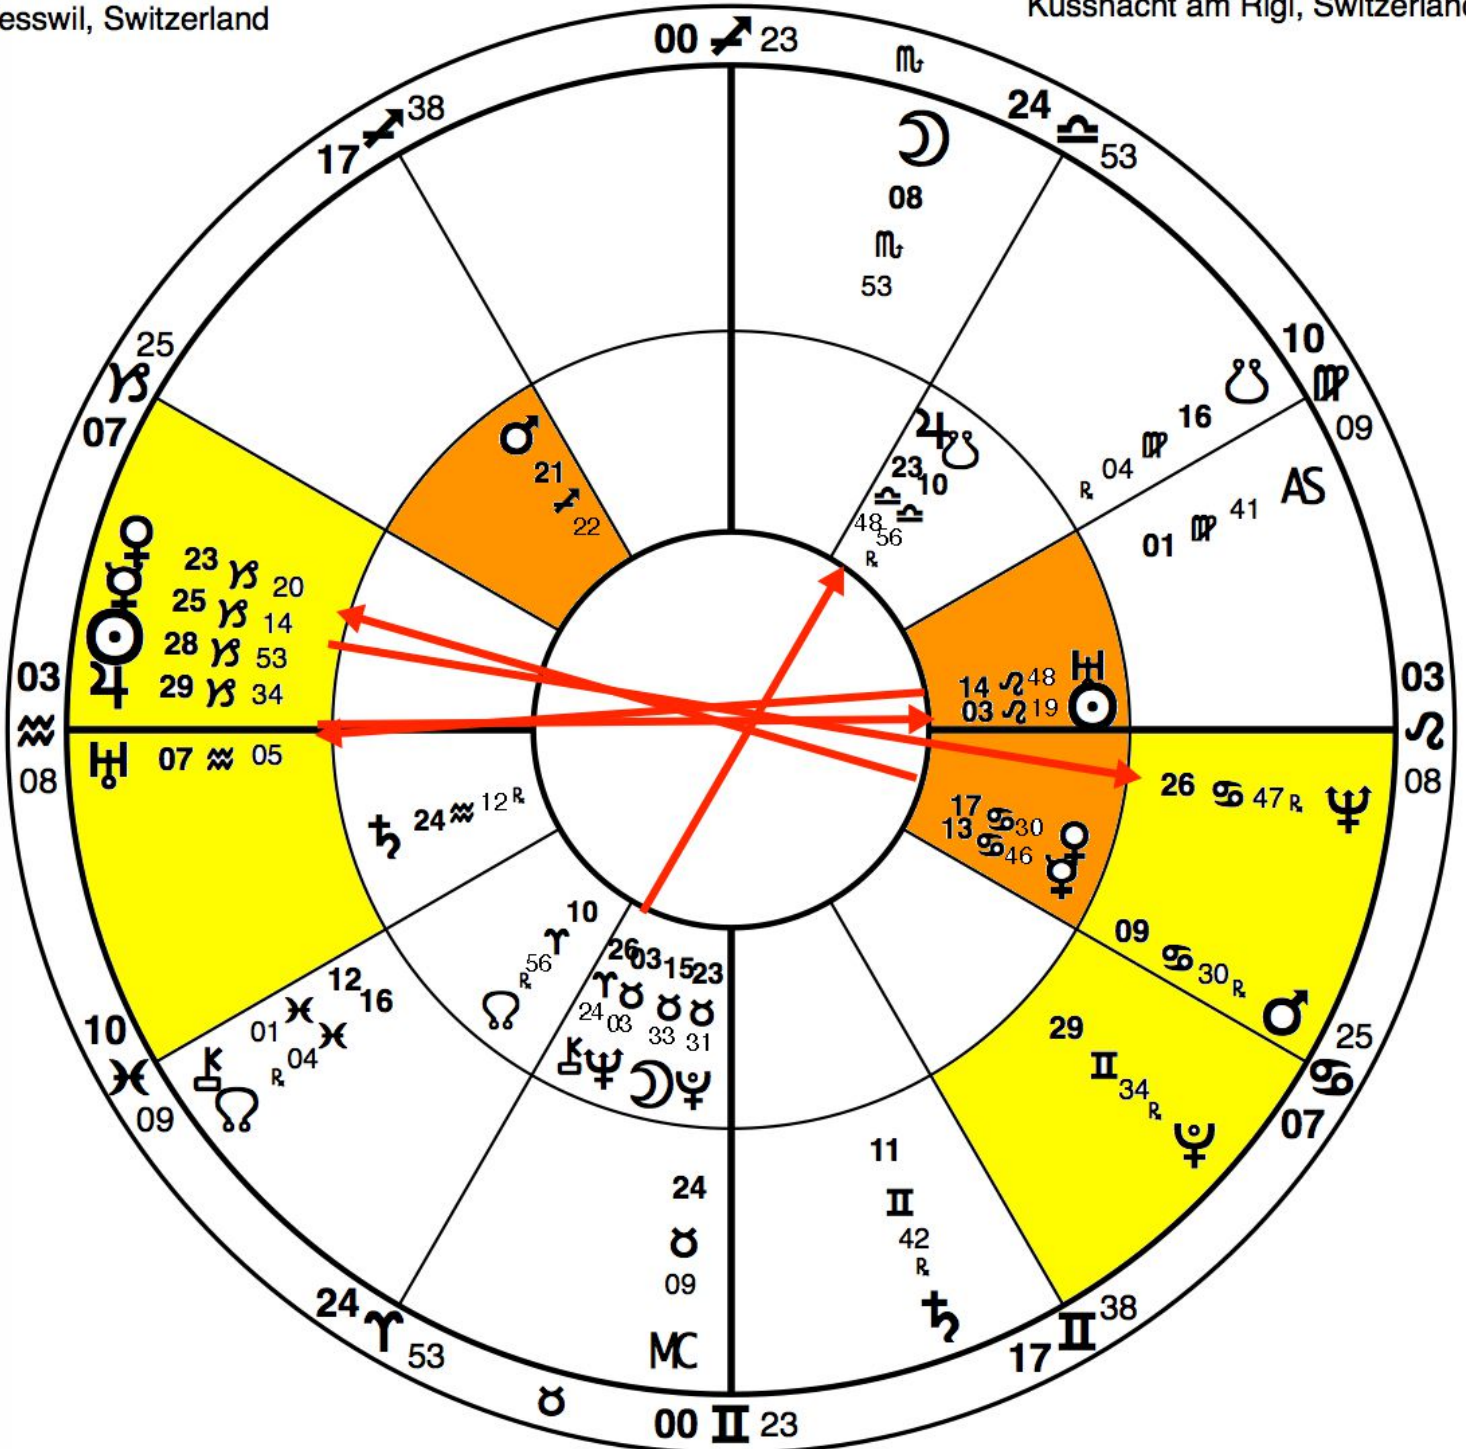

Carl Jung

Reference Chart

Natal Chart

July 26, 1875

7:29:00 PM SZOT

Kesswil, Switzerland

Nox quarta

2nd Chart

Natal Chart

January 19, 1914

8:00:00 PM CET

Küssnacht am Rigi, Switzerland

Prepared By:
Carol Ferris