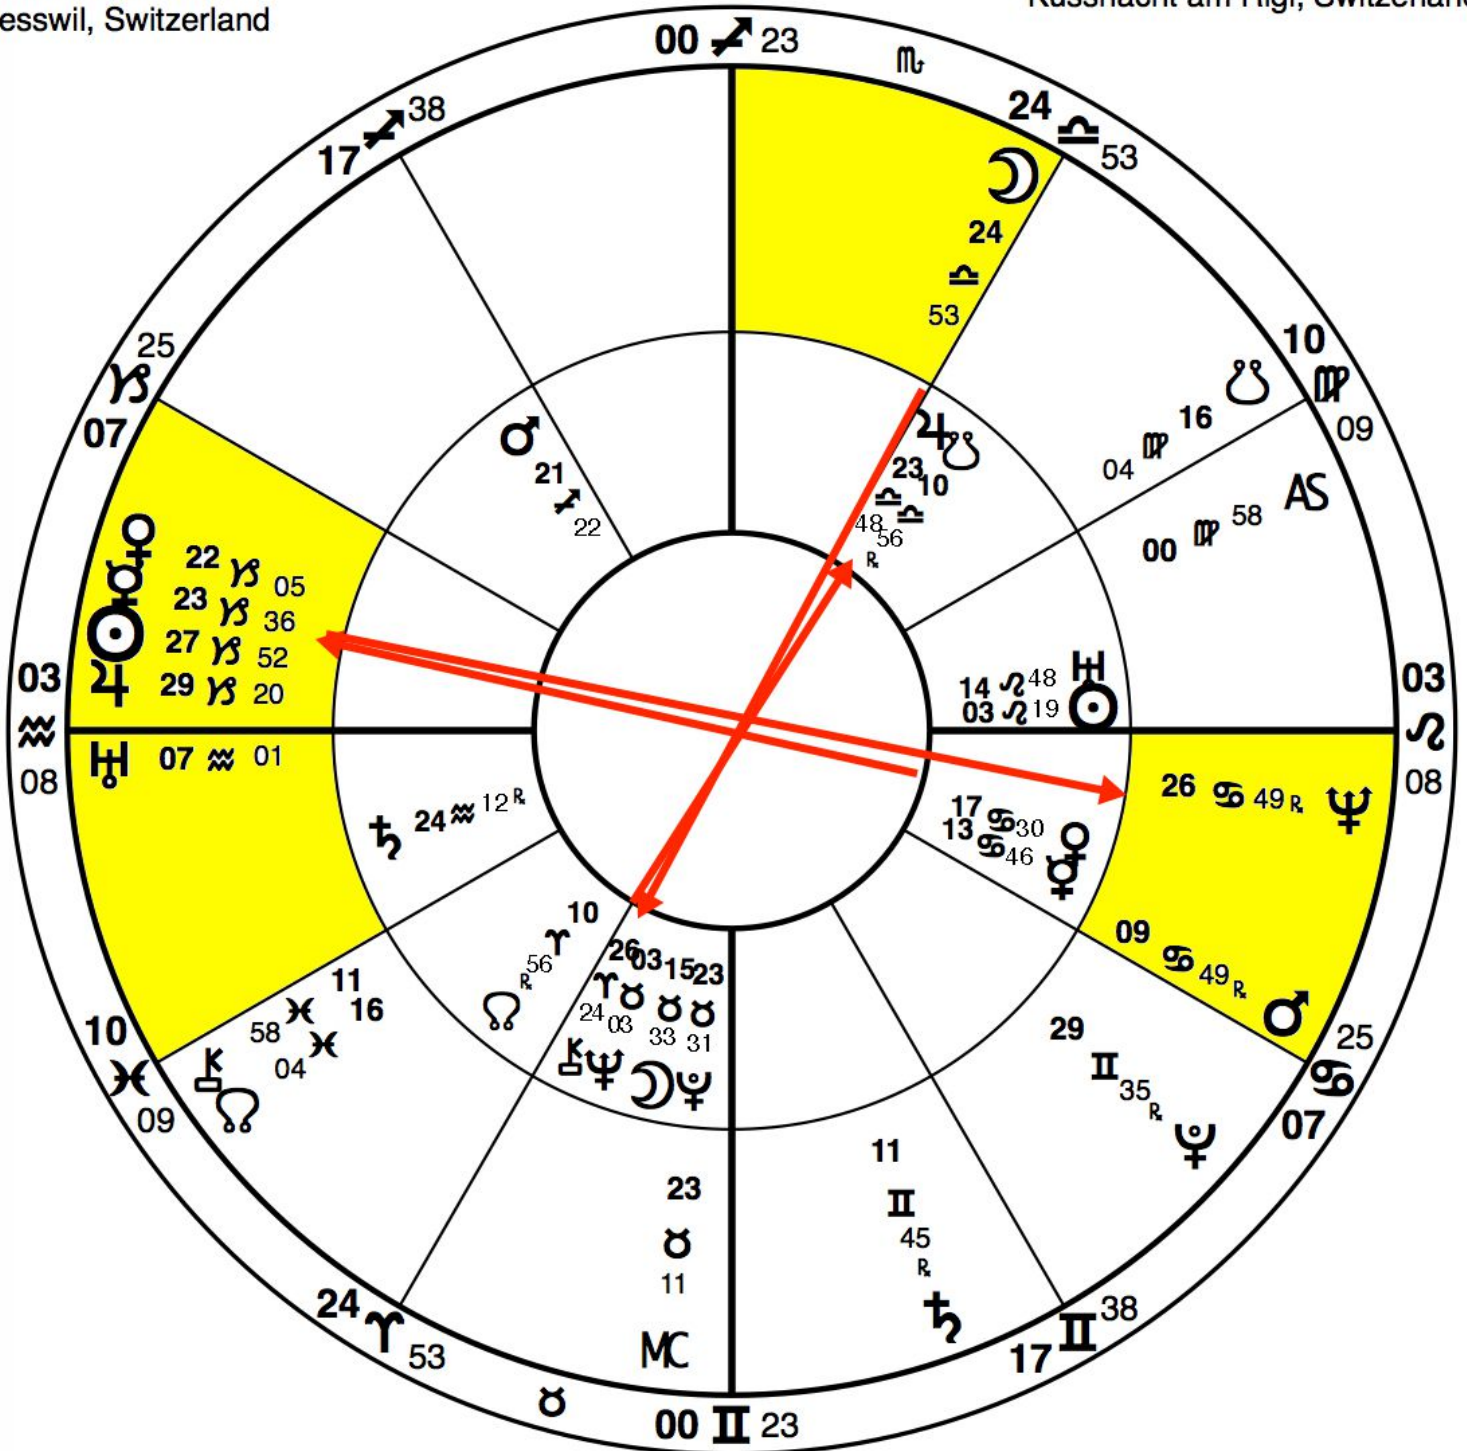

# Carl Jung

## Reference Chart

Natal Chart

July 26, 1875

7:29:00 PM SZOT

Kesswil, Switzerland

# Nox tertia

## 2nd Chart

Natal Chart

January 18, 1914

8:00:00 PM CET

Küssnacht am Rigi, Switzerland

Prepared By:  
Carol Ferris